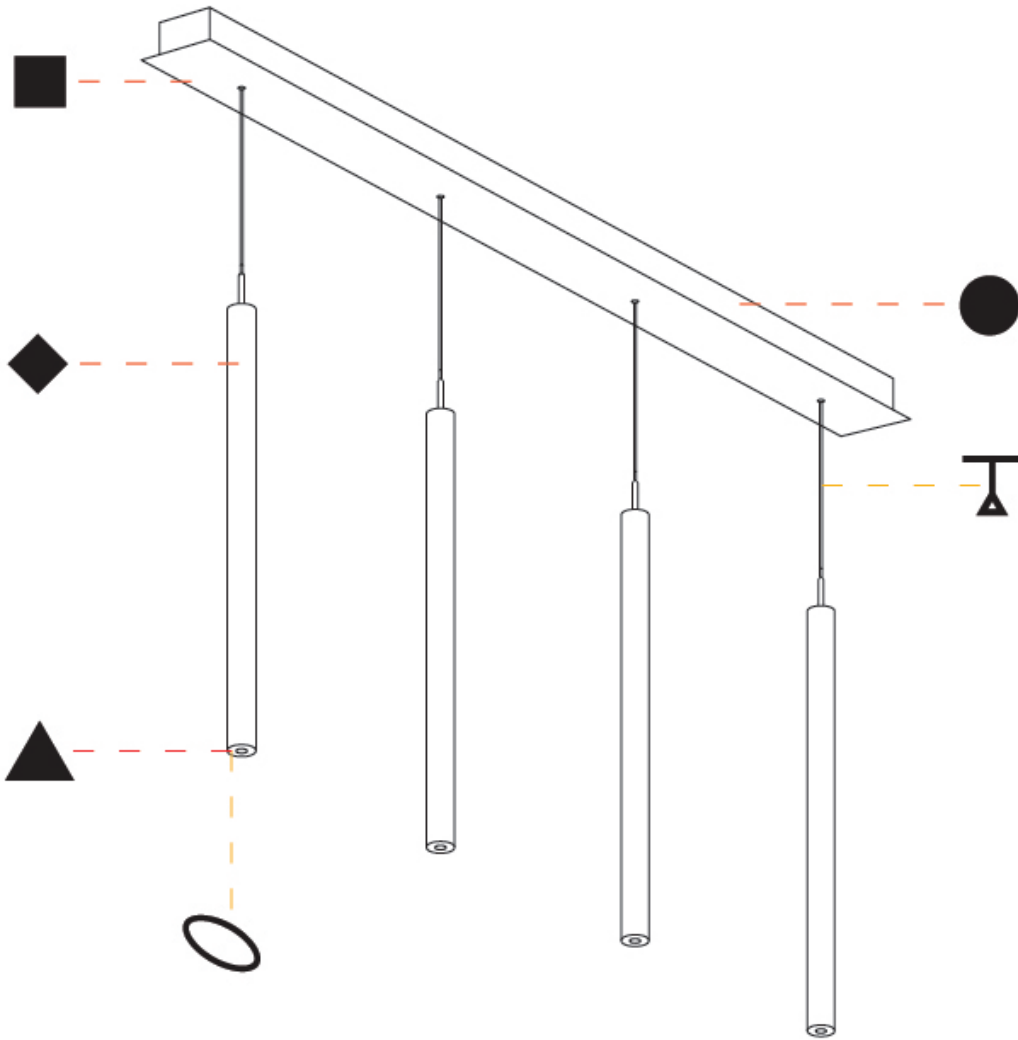

G-MINI CHANNEL HANGOVER SUSPENSION

A300620-

PROJECT	_____
TYPE	_____
SPECIFIER	_____
QUANTITY	_____
DATE	_____

A